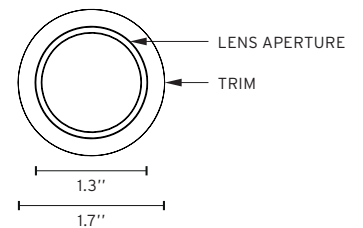

Photometrics

For current IES files please visit usa.flos.com

Warranty

2 years from date of sale

How to Specify ex. 09.3200.30A9S

QTY	Item Number	Description	Beam Spread	Delivered Lumen	Finish	Power Suply
	09.3200	G-O White Light, LED, UL	74 °	4.26 lm	<ul style="list-style-type: none"> BZ = Bronze 29 = Anodized Aluminum 30 = White 55 = Stainless AN = Black 	A9S= Remote Power Supply
	09.3201	G-O Amber Light, LED, UL	72 °	1.84 lm	<ul style="list-style-type: none"> BZ = Bronze 29 = Anodized Aluminum 30 = White 55 = Stainless AN = Black 	A9S= Remote Power Supply
	09.3202	G-O Blue Light, LED, UL	70 °	1.89 lm	<ul style="list-style-type: none"> BZ = Bronze 29 = Anodized Aluminum 30 = White 55 = Stainless AN = Black 	A9S= Remote Power Supply