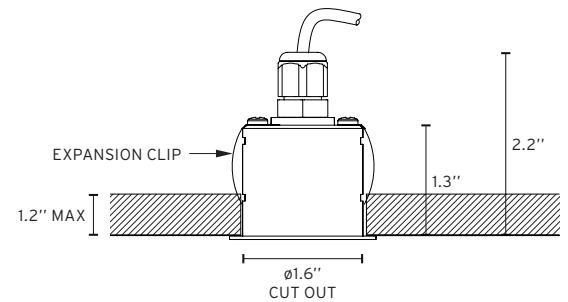

Warranty

2 years from date of sale

How to Specify ex. 09.3200.30A9S

QTY	Item Number	Description	Beam Spread	Delivered Lumen	Finish	Power Suply
	09.3200	G-O White Light, LED, UL	74 °	4.26 lm	 BZ = Bronze 29 = Anodized Aluminum 30 = White 55 = Stainless AN = Black	A9S= Remote Power Supply
	09.3201	G-O Amber Light, LED, UL	72 °	1.84 lm	 BZ = Bronze 29 = Anodized Aluminum 30 = White 55 = Stainless AN = Black	A9S= Remote Power Supply
	09.3202	G-O Blue Light, LED, UL	70 °	1.89 lm	 BZ = Bronze 29 = Anodized Aluminum 30 = White 55 = Stainless AN = Black	A9S= Remote Power Supply