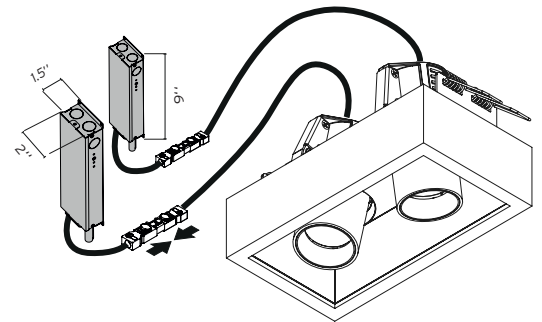

Johnny 80 (3.2") 2L Square Ceiling Semi-Recessed Spot

Description

LED luminaire for recessed mounting into plasterboard ceilings. Illumination system consisting of one or two adjustable lights in a recessed version (trim or trimless) or in a semi recessed version. Available in two sizes: 80 mm (3.2") and 120 mm (4.7") in round and square versions. The Johnny 120 is supplied with two frame rings (black and white), which should be fitted to the product if a trimmed version is required, or without, if a Trimless version is required. An exclusive, easy and adjustable system that enables an accurate adjustment of the light beam. The Trimless Ø80 mm (3.2") version has an exclusive Fast&Perfect installation tool.

Lamps

POWER LED : CREE
 12.4W, 2 x 600lm, 3000K, CRI90
 12.4W, 2 x 560lm, 2700K, CRI90
 Delivered lumen from 568 lm up to 756 lm

Construction

Luminaire body made of die cast aluminum
 Should ready Honeycomb louver and cross baffle.
 Factory suggest 5" minimum plenum height.

Electrical

Fixture is constant current, low voltage LED with integral power supply.
 Fixture is 12.4 watts (6.2W per head).

Finish

Notes

Semi-Recessed luminaire for LED light source.
 Beam spreads available in 14°, 23° and 33°.
 The Johnny 80 (3.2") version has an orientation system integrated into the telescopic body.

Maximum rotation 360°
 Maximum tilt angle 40°
 Listings: UL listed, IP20

Warranty

2 years from date of sale.

Photometrics

For current IES files please visit architectural.flosusa.com

Johnny 80 (3.2") 2L Square Ceiling Semi-Recessed Spot