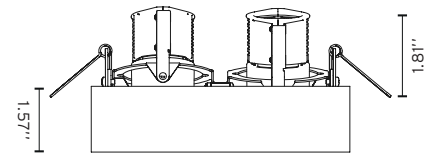

Johnny 80 (3.2") 2L Square Ceiling Semi-Recessed Spot

Description

LED luminaire for recessed mounting into plasterboard ceilings. Illumination system consisting of one or two adjustable lights in a recessed version (trim or trimless) or in a semi recessed version. Available in two sizes: 80 mm (3.2") and 120 mm (4.7") in round and square versions. The Johnny 120 is supplied with two frame rings (black and white), which should be fitted to the product if a trimmed version is required, or without, if a Trimless version is required. An exclusive, easy and adjustable system that enables an accurate adjustment of the light beam. The Trimless Ø80 mm (3.2") version has an exclusive Fast&Perfect installation tool.

Lamps

POWER LED : CREE
 12.4W, 2 x 600lm, 3000K, CRI90
 12.4W, 2 x 560lm, 2700K, CRI90
 Delivered lumen from 568 lm up to 756 lm

Construction

Luminaire body made of die cast aluminum
 Should ready Honeycomb louver and cross baffle.
 Factory suggest 5" minimum plenum height.

Electrical

Fixture is constant current, low voltage LED with integral power supply.
 Fixture is 12.4 watts (6.2W per head).

Finish

Notes

Semi-Recessed luminaire for LED light source.
 Beam spreads available in 14°, 23° and 33°.
 The Johnny 80 (3.2") version has an orientation system integrated into the telescopic body.

Maximum rotation 360°
 Maximum tilt angle 40°
 Listings: UL listed, IP20

Warranty

2 years from date of sale.

Photometrics

For current IES files please visit architectural.flosusa.com

Johnny 80 (3.2") 2L Square Ceiling Semi-Recessed Spot