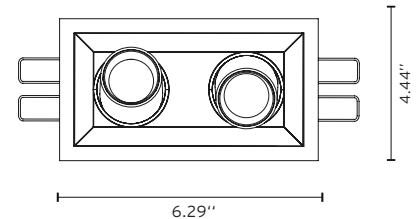

Johnny 80 (3.2") 2L Square Ceiling Semi-Recessed Spot

Description

LED luminaire for recessed mounting into plasterboard ceilings. Illumination system consisting of one or two adjustable lights in a recessed version (trim or trimless) or in a semi recessed version. Available in two sizes: 80 mm (3.2") and 120 mm (4.7") in round and square versions. The Johnny 120 is supplied with two frame rings (black and white), which should be fitted to the product if a trimmed version is required, or without, if a Trimless version is required. An exclusive, easy and adjustable system that enables an accurate adjustment of the light beam. The Trimless Ø80 mm (3.2") version has an exclusive Fast&Perfect installation tool.

Lamps

POWER LED : CREE
 12.4W, 2 x 600lm, 3000K, CRI90
 12.4W, 2 x 560lm, 2700K, CRI90
 Delivered lumen from 568 lm up to 756 lm

Construction

Luminaire body made of die cast aluminum
 Should ready Honeycomb louver and cross baffle.
 Factory suggest 5" minimum plenum height.

Electrical

Fixture is constant current, low voltage LED with integral power supply.
 Fixture is 12.4 watts (6.2W per head).

Finish

Notes

Semi-Recessed luminaire for LED light source.
 Beam spreads available in 14°, 23° and 33°.
 The Johnny 80 (3.2") version has an orientation system integrated into the telescopic body.

Maximum rotation 360°
 Maximum tilt angle 40°
 Listings: UL listed, IP20

Warranty

2 years from date of sale.

Photometrics

For current IES files please visit architectural.flosusa.com

Johnny 80 (3.2") 2L Square Ceiling Semi-Recessed Spot