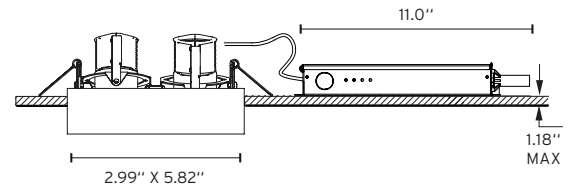

Johnny 80 (3.2") 2L Square Ceiling Semi-Recessed Spot

Description

LED luminaire for recessed mounting into plasterboard ceilings. Illumination system consisting of one or two adjustable lights in a recessed version (trim or trimless) or in a semi recessed version. Available in two sizes: 80 mm (3.2") and 120 mm (4.7") in round and square versions. The Johnny 120 is supplied with two frame rings (black and white), which should be fitted to the product if a trimmed version is required, or without, if a Trimless version is required. An exclusive, easy and adjustable system that enables an accurate adjustment of the light beam. The Trimless Ø80 mm (3.2") version has an exclusive Fast&Perfect installation tool.

Lamps

POWER LED : CREE
 12.4W, 2 x 600lm, 3000K, CRI90
 12.4W, 2 x 560lm, 2700K, CRI90
 Delivered lumen from 568 lm up to 756 lm

Construction

Luminaire body made of die cast aluminum
 Should ready Honeycomb louver and cross baffle.
 Factory suggest 5" minimum plenum height.

Electrical

Fixture is constant current, low voltage LED with integral power supply.
 Fixture is 12.4 watts (6.2W per head).

Finish

Notes

Semi-Recessed luminaire for LED light source.
 Beam spreads available in 14°, 23° and 33°.
 The Johnny 80 (3.2") version has an orientation system integrated into the telescopic body.

Maximum rotation 360°
 Maximum tilt angle 40°
 Listings: UL listed, IP20

Warranty

2 years from date of sale.

Photometrics

For current IES files please visit architectural.flosusa.com

Johnny 80 (3.2") 2L Square Ceiling Semi-Recessed Spot