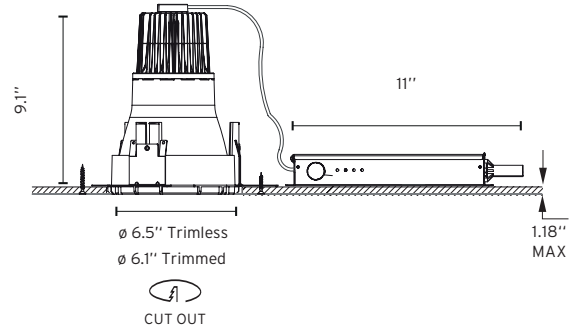

Kap 145 (5.7") Round Deep LED

Ceiling Recessed Fixed Downlight

Description

Kap Deep Recessed combines a trimless edge, exquisitely textured finish and deep recess of the highest quality LED light source to form a sculptural blend of architecture and science. When installed, the ceiling appears as if crafted from a thick, rich material and the room glows with striking colors rendered in crisp white light. The slightly deeper recess than the standard Kap allows for a tighter beam spread.

Lamps

LED: Xicato
17W, 1400lm, 2700K, CRI 98, 37°
19.5W, 2000lm, 3000K, CRI 80, 37°

Delivered lumens from 406lm up to 991lm

Construction

Cast aluminum specular reflector with a matte finish
Lamp module is diffused with a low mineral content, color neutral, polymeric diffuser

Photometrics

For current IES files please visit
usa.flos.com

Finish

☐ B1 White ☐ CU Copper ☐ 74 Black

☐ BU Blue ☐ GL Matt Gold

Electrical

Fixture is constant current, low voltage 17W or 19.5W LED (integral)

Non-IC rated splice box for retrofit or new construction contains 0-10V or ELV constant current dimmable driver

Notes

A pre-installation trimmed or trimless frame which allows for installation in sheet rock and special construction ceilings up to 1.2" thick has to be ordered separately

Listings: UL listed, IP44 damp location

Consult factory for housing options

Warranty

2 years from date of sale.

How to Specify

ex. 03.4497.B1BUL

QTY	Item Number	Description	Finish	Power Supply
	03.4497	Kap 145 (5.7") Round Deep, LED, 17W, 1400lm, 2700K, CRI 98	☐ B1 = White ☐ 74 = Black ☐ CU = Copper ☐ BU = Blue ☐ GL = Gold	BUL = Splice Box, 1% dim, 0-10V, 120V B7U = Splice Box, 1% dim, 0-10V, 277V BGT = Splice Box, 10% Dim, ELV, 120V
	03.4482	Kap 145 (5.7") Round Deep, LED, 19.5W, 2000lm, 3000K, CRI 80	☐ B1 = White ☐ 74 = Black ☐ CU = Copper ☐ BU = Blue ☐ GL = Gold	BUL = Splice Box, 1% dim, 0-10V, 120V B7U = Splice Box, 1% dim, 0-10V, 277V BGT = Splice Box, 10% Dim, ELV, 120V