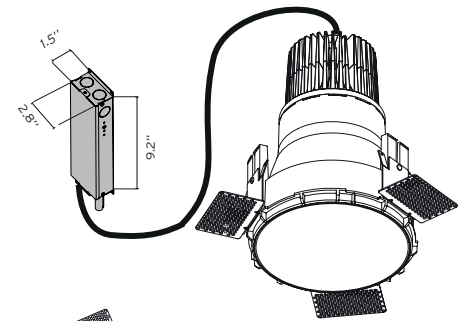

Kap 145 (5.7") Round Deep LED

Ceiling Recessed Fixed Downlight

Description

Kap Deep Recessed combines a trimless edge, exquisitely textured finish and deep recess of the highest quality LED light source to form a sculptural blend of architecture and science. When installed, the ceiling appears as if crafted from a thick, rich material and the room glows with striking colors rendered in crisp white light. The slightly deeper recess than the standard Kap allows for a tighter beam spread.

Notes

A pre-installation trimmed or trimless frame which allows for installation in sheet rock and special construction ceilings up to 1.2" thick has to be ordered separately

Listings: UL listed, IP44 damp location

Consult factory for housing options

Warranty

2 years from date of sale.

How to Specify

ex. 03.4497.B1BUL

QTY	Item Number	Description	Finish	Power Supply
	03.4497	Kap 145 (5.7") Round Deep, LED, 17W, 1400lm, 2700K, CRI 98	<input type="checkbox"/> B1 = White <input type="checkbox"/> 74 = Black <input type="checkbox"/> CU = Copper <input type="checkbox"/> BU = Blue <input type="checkbox"/> GL = Gold	BUL = Splice Box, 1% dim, 0-10V, 120V B7U = Splice Box, 1% dim, 0-10V, 277V BGT = Splice Box, 10% Dim, ELV, 120V
	03.4482	Kap 145 (5.7") Round Deep, LED, 19.5W, 2000lm, 3000K, CRI 80	<input type="checkbox"/> B1 = White <input type="checkbox"/> 74 = Black <input type="checkbox"/> CU = Copper <input type="checkbox"/> BU = Blue <input type="checkbox"/> GL = Gold	BUL = Splice Box, 1% dim, 0-10V, 120V B7U = Splice Box, 1% dim, 0-10V, 277V BGT = Splice Box, 10% Dim, ELV, 120V