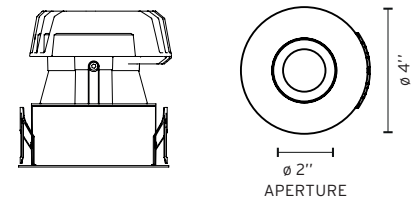

Warranty

2 years from date of sale.

Light Sniper Fixed Round LED
Ceiling Recessed Trimmed Adjustable Accent

How to Specify ex. 03.4981.06.UL

QTY	Item Number	Beam Angle	Description	Finish	Power Supply
	03.4981	15°	Light Sniper Fixed Round, LED, 11W, 910lm, 2700K, CRI 90	<ul style="list-style-type: none">  06 = White Trim/Chrome Ring  14 = White Trim/Black Ring  GL = White Trim / Gold Ring 	<ul style="list-style-type: none"> UL = Splice Box, 1% dim, 0-10V, 120V 7U = Splice Box, 1% dim, 0-10V, 277V GT = Splice Box, 10% dim, ELV, 120V
	03.4993	26°	Light Sniper Fixed Round, LED, 11W, 910lm, 2700K, CRI 90	<ul style="list-style-type: none">  06 = White Trim/Chrome Ring  14 = White Trim/Black Ring  GL = White Trim / Gold Ring 	<ul style="list-style-type: none"> UL = Splice Box, 1% dim, 0-10V, 120V 7U = Splice Box, 1% dim, 0-10V, 277V GT = Splice Box, 10% dim, ELV, 120V
	03.4980	15°	Light Sniper Fixed Round, LED, 11W, 1060lm, 3000K, CRI 90	<ul style="list-style-type: none">  06 = White Trim/Chrome Ring  14 = White Trim/Black Ring  GL = White Trim / Gold Ring 	<ul style="list-style-type: none"> AUL = Splice Box, 1% dim, 0-10V, 120V A7U = Splice Box, 1% dim, 0-10V, 277V AGT = Splice Box, 10% dim, ELV, 120V
	03.4992	26°	Light Sniper Fixed Round, LED, 11W, 1060lm, 3000K, CRI 90	<ul style="list-style-type: none">  06 = White Trim/Chrome Ring  14 = White Trim/Black Ring  GL = White Trim / Gold Ring 	<ul style="list-style-type: none"> AUL = Splice Box, 1% dim, 0-10V, 120V A7U = Splice Box, 1% dim, 0-10V, 277V AGT = Splice Box, 10% dim, ELV, 120V