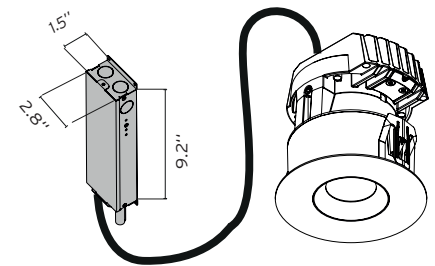

Electrical

Non-IC rated splice box for retrofit or new construction contains 0-10V or ELV constant current dimmable driver.

Notes

Factory suggests 6.5" (165mm) minimum plenum height.

Listings: UL Listed, IP44 damp location with added lens.

Warranty

2 years from date of sale.

Light Sniper Fixed Round LED
Ceiling Recessed Trimmed Adjustable Accent

How to Specify ex. 03.4981.06.UL

QTY	Item Number	Beam Angle	Description	Finish	Power Supply
	03.4981	15°	Light Sniper Fixed Round, LED, 11W, 910lm, 2700K, CRI 90	<ul style="list-style-type: none">  06 = White Trim/Chrome Ring  14 = White Trim/Black Ring  GL = White Trim / Gold Ring 	<ul style="list-style-type: none"> UL = Splice Box, 1% dim, 0-10V, 120V 7U = Splice Box, 1% dim, 0-10V, 277V GT = Splice Box, 10% dim, ELV, 120V
	03.4993	26°	Light Sniper Fixed Round, LED, 11W, 910lm, 2700K, CRI 90	<ul style="list-style-type: none">  06 = White Trim/Chrome Ring  14 = White Trim/Black Ring  GL = White Trim / Gold Ring 	<ul style="list-style-type: none"> UL = Splice Box, 1% dim, 0-10V, 120V 7U = Splice Box, 1% dim, 0-10V, 277V GT = Splice Box, 10% dim, ELV, 120V
	03.4980	15°	Light Sniper Fixed Round, LED, 11W, 1060lm, 3000K, CRI 90	<ul style="list-style-type: none">  06 = White Trim/Chrome Ring  14 = White Trim/Black Ring  GL = White Trim / Gold Ring 	<ul style="list-style-type: none"> AUL = Splice Box, 1% dim, 0-10V, 120V A7U = Splice Box, 1% dim, 0-10V, 277V AGT = Splice Box, 10% dim, ELV, 120V
	03.4992	26°	Light Sniper Fixed Round, LED, 11W, 1060lm, 3000K, CRI 90	<ul style="list-style-type: none">  06 = White Trim/Chrome Ring  14 = White Trim/Black Ring  GL = White Trim / Gold Ring 	<ul style="list-style-type: none"> AUL = Splice Box, 1% dim, 0-10V, 120V A7U = Splice Box, 1% dim, 0-10V, 277V AGT = Splice Box, 10% dim, ELV, 120V