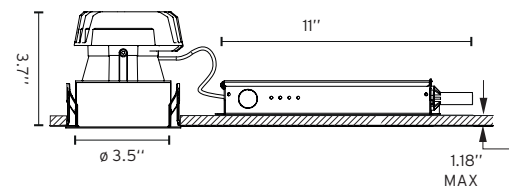

Lamps

LED: Cree
11W, 910lm, 2700K, CRI 90
11W, 1060lm, 3000K, CRI 90

Delivered lumen from 351 lm up to 599 lm

Construction

Fixture made of two die cast aluminum bodies.

Round trim made of steel sheet 1/16" thick with white matte finish.

Warranty

2 years from date of sale.

Light Sniper Fixed Round LED
Ceiling Recessed Trimmed Adjustable Accent

How to Specify ex. 03.4981.06.UL

QTY	Item Number	Beam Angle	Description	Finish	Power Supply
	03.4981	15°	Light Sniper Fixed Round, LED, 11W, 910lm, 2700K, CRI 90	<ul style="list-style-type: none">  06 = White Trim/Chrome Ring  14 = White Trim/Black Ring  GL = White Trim / Gold Ring 	<ul style="list-style-type: none"> UL = Splice Box, 1% dim, 0-10V, 120V 7U = Splice Box, 1% dim, 0-10V, 277V GT = Splice Box, 10% dim, ELV, 120V
	03.4993	26°	Light Sniper Fixed Round, LED, 11W, 910lm, 2700K, CRI 90	<ul style="list-style-type: none">  06 = White Trim/Chrome Ring  14 = White Trim/Black Ring  GL = White Trim / Gold Ring 	<ul style="list-style-type: none"> UL = Splice Box, 1% dim, 0-10V, 120V 7U = Splice Box, 1% dim, 0-10V, 277V GT = Splice Box, 10% dim, ELV, 120V
	03.4980	15°	Light Sniper Fixed Round, LED, 11W, 1060lm, 3000K, CRI 90	<ul style="list-style-type: none">  06 = White Trim/Chrome Ring  14 = White Trim/Black Ring  GL = White Trim / Gold Ring 	<ul style="list-style-type: none"> AUL = Splice Box, 1% dim, 0-10V, 120V A7U = Splice Box, 1% dim, 0-10V, 277V AGT = Splice Box, 10% dim, ELV, 120V
	03.4992	26°	Light Sniper Fixed Round, LED, 11W, 1060lm, 3000K, CRI 90	<ul style="list-style-type: none">  06 = White Trim/Chrome Ring  14 = White Trim/Black Ring  GL = White Trim / Gold Ring 	<ul style="list-style-type: none"> AUL = Splice Box, 1% dim, 0-10V, 120V A7U = Splice Box, 1% dim, 0-10V, 277V AGT = Splice Box, 10% dim, ELV, 120V