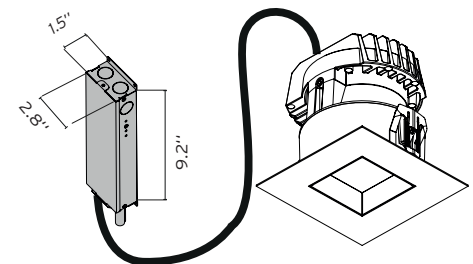

Electrical

Non-IC rated splice box for retrofit or new construction contains 0-10V or ELV constant current dimmable driver.

Notes

Factory suggests 6.5" (165mm) minimum plenum height.

Listings: UL Listed, IP44 damp location with added lens.

Warranty

2 years from date of sale.

Light Sniper Fixed Square LED
Ceiling Recessed Trimmed Adjustable Accent

How to Specify ex. 03.4983.06.UL

QTY	Item Number	Beam Angle	Description	Finish	Power Supply
	03.4983	15°	Light Sniper Fixed Round, LED, 11W, 910lm, 2700K, CRI 90	 06 = White Trim/Chrome Ring  14 = White Trim/Black Ring  GL = White Trim / Gold Ring	UL = Splice Box, 1% dim, 0-10V, 120V 7U = Splice Box, 1% dim, 0-10V, 277V GT = Splice Box, 10% dim, ELV, 120V
	03.4995	26°	Light Sniper Fixed Round, LED, 11W, 910lm, 2700K, CRI 90	 06 = White Trim/Chrome Ring  14 = White Trim/Black Ring  GL = White Trim / Gold Ring	UL = Splice Box, 1% dim, 0-10V, 120V 7U = Splice Box, 1% dim, 0-10V, 277V GT = Splice Box, 10% dim, ELV, 120V
	03.4982	15°	Light Sniper Fixed Round, LED, 11W, 1060lm, 3000K, CRI 90	 06 = White Trim/Chrome Ring  14 = White Trim/Black Ring  GL = White Trim / Gold Ring	AUL = Splice Box, 1% dim, 0-10V, 120V A7U = Splice Box, 1% dim, 0-10V, 277V AGT = Splice Box, 10% dim, ELV, 120V
	03.4994	26°	Light Sniper Fixed Round, LED, 11W, 1060lm, 3000K, CRI 90	 06 = White Trim/Chrome Ring  14 = White Trim/Black Ring  GL = White Trim / Gold Ring	AUL = Splice Box, 1% dim, 0-10V, 120V A7U = Splice Box, 1% dim, 0-10V, 277V AGT = Splice Box, 10% dim, ELV, 120V