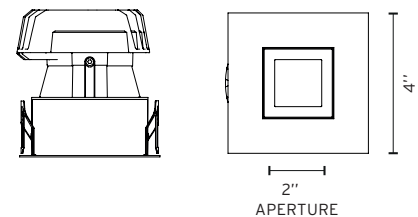

Light Sniper Fixed Square LED

Ceiling Recessed Trimmed Adjustable Accent

Description

High performance recessed luminaires available for halogen, metal halide, or integral LED. With a 1.75" aperture and a true 40 degree aiming angle, the Light Sniper offers high comfort due to the back visual position of the light source. Toolless aiming holds its focus indefinitely. Fixed, adjustable and wall washer versions available.

Lamps

LED: Cree
11W, 910lm, 2700K, CRI 90
11W, 1060lm, 3000K, CRI 90

Delivered lumen from 336 lm up to 576 lm

Construction

Fixture made of two die cast aluminum bodies.

Round trim made of steel sheet 1/16" thick with white matte finish.

It incorporates inner trim ring in three different finishes: black, matte gold and chrome.

Photometrics

For current IES files please visit architectural.flosusa.com

Finish

- ☐ O6 White/
  Chrome
- ☐ 14 White/
  Black
- ☐ GL White/
  Gold

Electrical

Non-IC rated splice box for retrofit or new construction contains 0-10V or ELV constant current dimmable driver.

Notes

Factory suggests 6.5" (165mm) minimum plenum height.

Listings: UL Listed, IP44 damp location with added lens.

Warranty

2 years from date of sale.