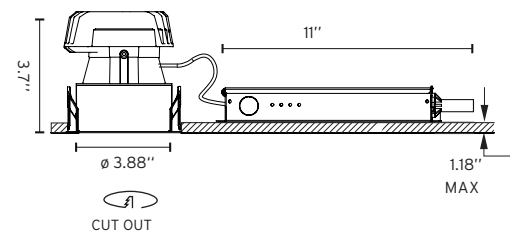

Lamps

LED: Cree
11W, 910lm, 2700K, CRI 90
11W, 1060lm, 3000K, CRI 90

Delivered lumen from 336 lm up to 576 lm

Construction

Fixture made of two die cast aluminum bodies.

Round trim made of steel sheet 1/16" thick with white matte finish.

Electrical

Non-IC rated splice box for retrofit or new construction contains 0-10V or ELV constant current dimmable driver.

Notes

Factory suggests 6.5" (165mm) minimum plenum height.

Listings: UL Listed, IP44 damp location with added lens.

Warranty

2 years from date of sale.

Light Sniper Fixed Square LED
Ceiling Recessed Trimmed Adjustable Accent

How to Specify ex. 03.4983.06.UL

QTY	Item Number	Beam Angle	Description	Finish	Power Supply
	03.4983	15°	Light Sniper Fixed Round, LED, 11W, 910lm, 2700K, CRI 90	 06 = White Trim/Chrome Ring  14 = White Trim/Black Ring  GL = White Trim / Gold Ring	UL = Splice Box, 1% dim, 0-10V, 120V 7U = Splice Box, 1% dim, 0-10V, 277V GT = Splice Box, 10% dim, ELV, 120V
	03.4995	26°	Light Sniper Fixed Round, LED, 11W, 910lm, 2700K, CRI 90	 06 = White Trim/Chrome Ring  14 = White Trim/Black Ring  GL = White Trim / Gold Ring	UL = Splice Box, 1% dim, 0-10V, 120V 7U = Splice Box, 1% dim, 0-10V, 277V GT = Splice Box, 10% dim, ELV, 120V
	03.4982	15°	Light Sniper Fixed Round, LED, 11W, 1060lm, 3000K, CRI 90	 06 = White Trim/Chrome Ring  14 = White Trim/Black Ring  GL = White Trim / Gold Ring	AUL = Splice Box, 1% dim, 0-10V, 120V A7U = Splice Box, 1% dim, 0-10V, 277V AGT = Splice Box, 10% dim, ELV, 120V
	03.4994	26°	Light Sniper Fixed Round, LED, 11W, 1060lm, 3000K, CRI 90	 06 = White Trim/Chrome Ring  14 = White Trim/Black Ring  GL = White Trim / Gold Ring	AUL = Splice Box, 1% dim, 0-10V, 120V A7U = Splice Box, 1% dim, 0-10V, 277V AGT = Splice Box, 10% dim, ELV, 120V