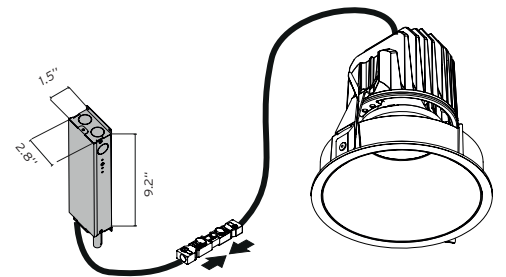

Warranty

2 years from date of sale.