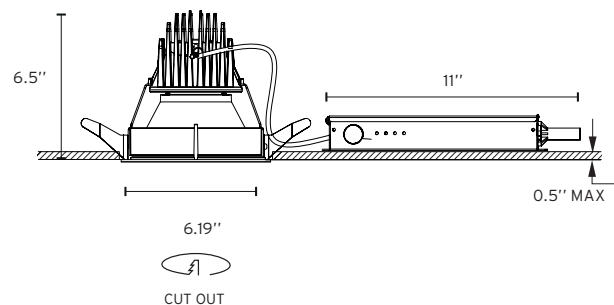

Warranty

2 years from date of sale.