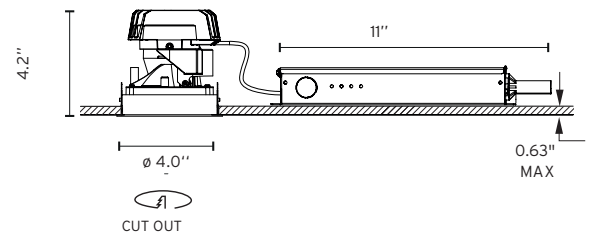

Construction

The fixed and adjustable LED versions are available with enclosed and open optics (14 degree and 26 degree).
 Die Cast aluminium lamp body.
 Accessories include: elliptical distribution lens and anti-glare grid in aluminium cells with black liquid paint finish

Notes

Factory suggests 10" (254mm) minimum plenum height.
 Listings: UL Listed, IP44 damp location with added lens.

Warranty

2 years from date of sale.

Photometrics

For current IES files please visit architectural.flosusa.com