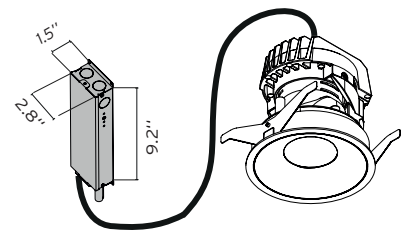

Construction

The fixed and adjustable LED versions are available with enclosed and open optics (14 degree and 26 degree).
 Die Cast aluminium lamp body.
 Accessories include: elliptical distribution lens and anti-glare grid in aluminium cells with black liquid paint finish

Notes

Factory suggests 10" (254mm) minimum plenum height.
 Listings: UL Listed, IP44 damp location with added lens.

Warranty

2 years from date of sale.

Photometrics

For current IES files please visit architectural.flosusa.com

Finish

40= White 14= Black

How to Specify

ex. 03.6560.40AUL

QTY	Item Number	Beam Angle	Description	Finish	Power Supply
	03.6560	14°	Light Shooter Adjustable Trimmed, LED, 11W, 1060lm, 3000K, CRI 90	<input checked="" type="checkbox"/> 14 = Black <input type="checkbox"/> 40 = White	AUL = Splice Box, 1% dim, 0-10V, 120V
	03.6561	26°			A7U = Splice Box, 1% dim, 0-10V, 277V AGT = Splice Box, 10% dim, ELV, 120V
	03.6562	14°	Light Shooter Adjustable Trimmed, LED, 11W, 910lm, 2700K, CRI 90	<input checked="" type="checkbox"/> 14 = Black <input type="checkbox"/> 40 = White	UL = Splice Box, 1% dim, 0-10V, 120V
	03.6563	26°			7U = Splice Box, 1% dim, 0-10V, 277V GT = Splice Box, 10% dim, ELV, 120V