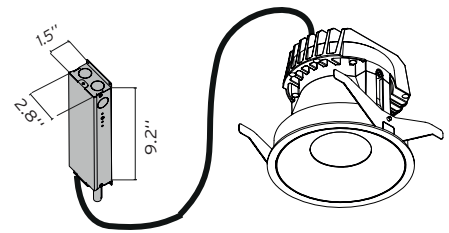

Construction

The fixed and adjustable LED versions are available with enclosed and open optics (14 degree and 26 degree).

Die Cast aluminium lamp body.

Optional accessories include: elliptical distribution lens and anti-glare grid in aluminium cells with black liquid paint finish

Notes

Factory suggests 10" (254mm) minimum plenum height.

Listings: UL Listed, IP44. The fixture comes with an additional accessory for IP54.

Warranty

2 years from date of sale.

Photometrics

For current IES files please visit architectural.flosusa.com

Finish

40= White 14= Black

How to Specify

ex. 03.6564.40AUL

QTY	Item Number	Beam Angle	Description	Finish	Power Supply
	03.6564	14°	Light Shooter Fixed Trimmed, LED, 11W, 1060lm, 3000K, CRI 90	<input checked="" type="checkbox"/> 14 = Black <input type="checkbox"/> 40 = White	AUL = Splice Box, 1% dim, 0-10V, 120V
	03.6565	26°			ATU = Splice Box, 1% dim, 0-10V, 277V
	03.6566	14°	Light Shooter Fixed Trimmed, LED, 11W, 910lm, 2700K, CRI 90	<input checked="" type="checkbox"/> 14 = Black <input type="checkbox"/> 40 = White	UL = Splice Box, 1% dim, 0-10V, 120V
	03.6567	26°			7U = Splice Box, 1% dim, 0-10V, 277V
					GT = Splice Box, 10% dim, ELV, 120V