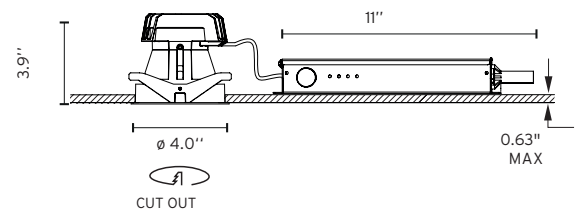

Construction

The fixed and adjustable LED versions are available with enclosed and open optics (14 degree and 26 degree).

Die Cast aluminium lamp body.

Optional accessories include: elliptical distribution lens and anti-glare grid in aluminium cells with black liquid paint finish

Notes

Factory suggests 10" (254mm) minimum plenum height.

Listings: UL Listed, IP44. The fixture comes with an additional accessory for IP54.

Warranty

2 years from date of sale.

Photometrics

For current IES files please visit architectural.flosusa.com