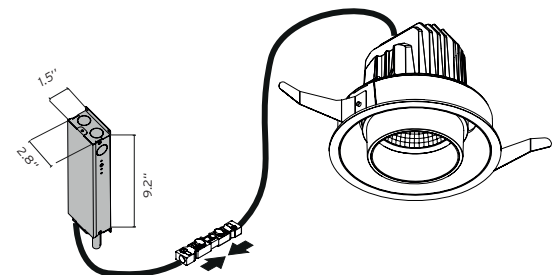

Warranty

2 years from date of sale.