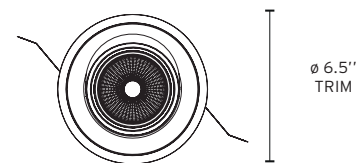

Warranty

2 years from date of sale.