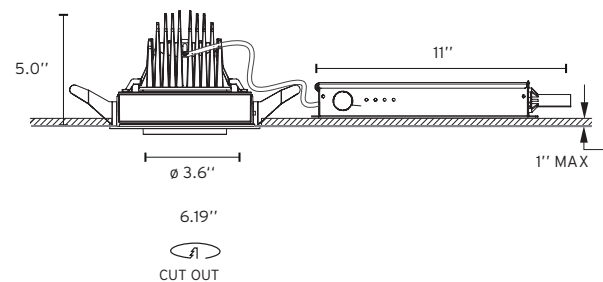

Warranty

2 years from date of sale.