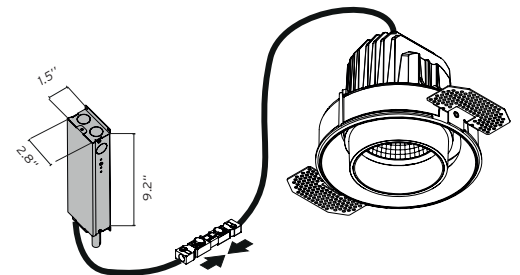

Lamps

LED: Xicato
26W, 2280lm, 3000K, CRI 98
28W, 3000lm, 3000K, CRI 80
28W, 3000lm, 4000K, CRI 80

Delivered lumen from 1292 lm up to 1871 lm

Construction

Adjustable version features a dismantlable optic support cylinder, to be easily unscrewed from the luminaire, in order to completely access the electronic and to install the professional accessories available.

Die cast aluminum lamp body

Accessories include: elliptical distribution lens and anti-glare grid in aluminium cells with black liquid paint finish, Pre-installation frame or Soft Architecture installation plate.

Photometrics

For current IES files please visit architectural.flosusa.com

Finish

☐ 40 White   ☒ 14 Black

Electrical

Fixture is constant current, low voltage 26W or 28W LED (integral)

Available with splice box, containing 0-10V or ELV dimmable constant current driver.

Notes

Maximum tilt angle 35°

Maximum rotation 365°

Trimless versions must be mounted in a standard pre-installation metal frame (shipped separately with product) or in a Soft Architecture technology installation plate for 1/2" dry ceilings

Spot, medium and flood reflectors are available as accessories to change the light beam angle without needing to dismount the fixture from the ceiling

Factory recommends 9.4" (239mm) minimum plenum height

Housing details available upon request

Listings: UL Listed, IP23 dry location only

Warranty

2 years from date of sale.