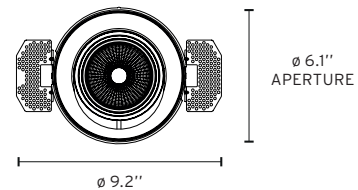

Warranty

2 years from date of sale.