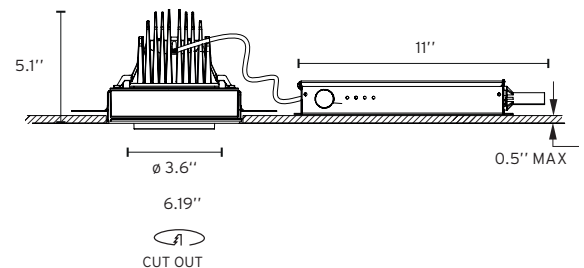

Lamps

LED: Xicato
26W, 2280lm, 3000K, CRI 98
28W, 3000lm, 3000K, CRI 80
28W, 3000lm, 4000K, CRI 80

Delivered lumen from 1292 lm up to 1871 lm

Construction

Adjustable version features a dismantlable optic support cylinder, to be easily unscrewed from the luminaire, in order to completely access the electronic and to install the professional accessories available.

Die cast aluminum lamp body

Accessories include: elliptical distribution lens and anti-glare grid in aluminium cells with black liquid paint finish, Pre-installation frame or Soft Architecture installation plate.

Photometrics

For current IES files please visit architectural.flosusa.com

Finish

☐ 40 White   ☒ 14 Black

Electrical

Fixture is constant current, low voltage 26W or 28W LED (integral)

Available with splice box, containing 0-10V or ELV dimmable constant current driver.

Notes

Maximum tilt angle 35°

Maximum rotation 365°

Trimless versions must be mounted in a standard pre-installation metal frame (shipped separately with product) or in a Soft Architecture technology installation plate for 1/2" dry ceilings

Spot, medium and flood reflectors are available as accessories to change the light beam angle without needing to dismount the fixture from the ceiling

Factory recommends 9.4" (239mm) minimum plenum height

Housing details available upon request

Listings: UL Listed, IP23 dry location only

Warranty

2 years from date of sale.